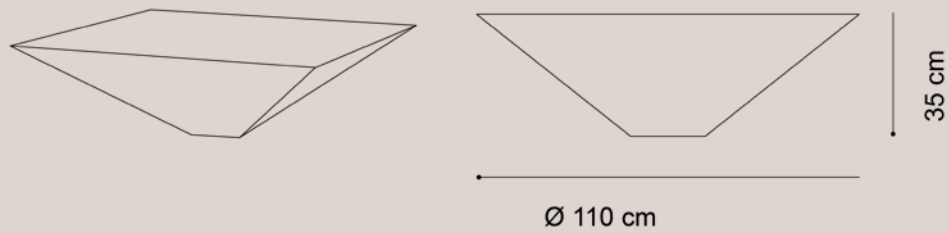

## LYTHOS TABLE | Design by Toni Grilo

---

Year of design : 2014

Manufacturer : Haymann Editions

Manufactured in Italy

#### PRODUCT DIMENSIONS

	Width	Depth	Height	Weight
	110 cm	110 cm	35 cm	280 kg

#### PACKAGING DIMENSIONS

	Width	Depth	Height	Volume	Weight
	120 cm	120 cm	50 cm	1 m <sup>3</sup>	340 kg