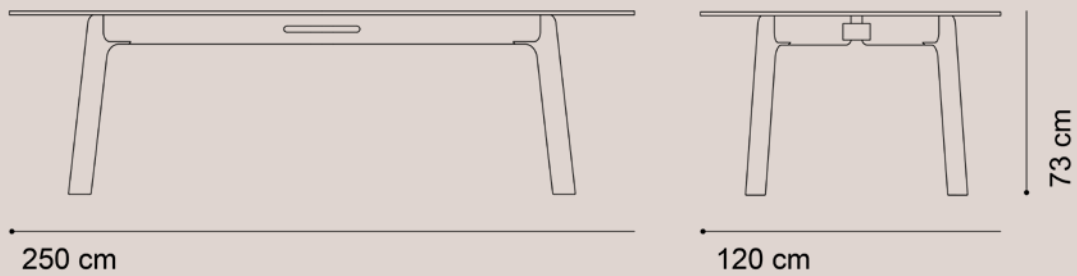

ROBIN TABLE | Design by Haymann Studio

Year of design : 2017

Manufacturer : Haymann Editions

Manufactured in Italy

AVAILABLE MATERIALS

STRUCTURE | Walnut | Black Oak | Natural Oak

TABLE TOP | Smoked Glass | Marble

PRODUCT DIMENSIONS	Width	Depth	Height	Weight
Glass version	250 cm	120 cm	73 cm	98 kg
Marble version	250 cm	120 cm	73 cm	180 kg

PACKAGING DIMENSIONS	Width	Depth	Height	Volume	Weight
Glass plate	256 cm	120 cm	8 cm	0,26 m³	128 kg
Marble plate	252 cm	131 cm	13 cm	0,43 m³	185 kg
Legs	209 cm	93 cm	77 cm	1,51 m³	45 kg