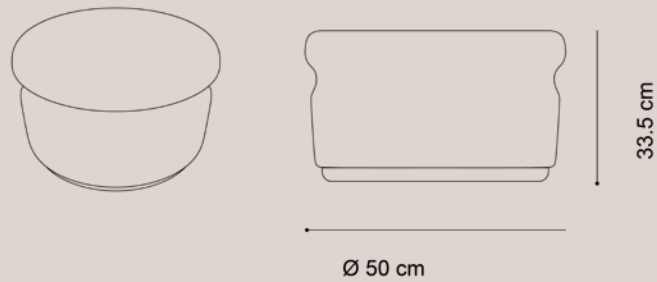

SINGLE TABLE | Design by Dan Yeffet & Lucie Koldova

Year of design : 2013

Manufacturer : Haymann Editions

Manufactured in CZ Republic

AVAILABLE MATERIALS

TABLE | Blown Glass

Gold

Silver

Black

White

BASE | Cork

PRODUCT DIMENSIONS

	Width	Depth	Height	Weight
	50 cm	50 cm	33.5 cm	8 kg

PACKAGING DIMENSIONS

	Width	Depth	Height	Volume	Weight
	51 cm	51 cm	45 cm	0,12 m³	11 kg